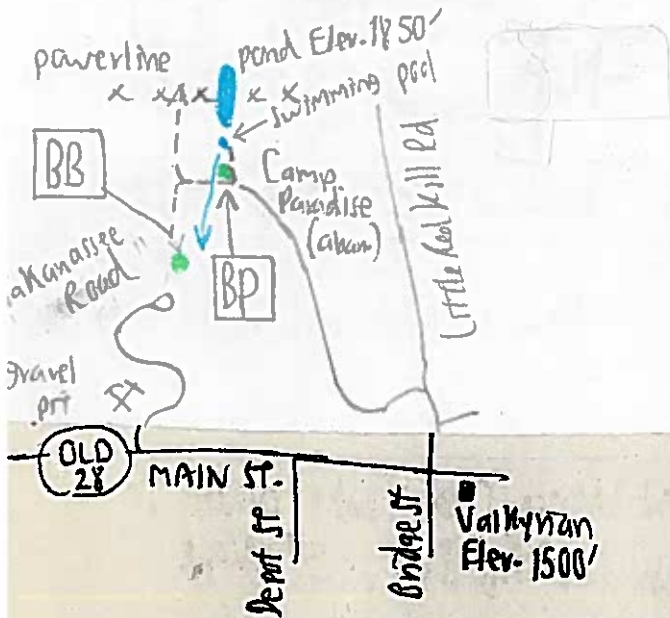

Miscellaneous Short Field Trip Notes

2007

Fleischmanns 5/11/94
with Regina Fink

Black birch on N slopes, Fleischmann Mt. 5/16/94
Chris Carey, Regina Fink & Ellen Schneider

✓ No Shagbark hickory - reported along old farm road but not found: RMBC + DST with shaggy bark instead.

One **BB** about 10" DBH observed in flower but no leaves yet. Elev. ca. 1750'.

BP Balsam poplar clone including several trees to 18" DBH. DBH + many young sprouts. Estimated age 75 years. Planted or native (??) initially. Elev. 1840'

Juniperus virginiana in this region

Emory Brook above Fleischmanns, below + above the powerline, is in a bedrock hemlock glen with waterfalls (low), rapids. c/o Regina Fink & Ellen Schneider?

401-